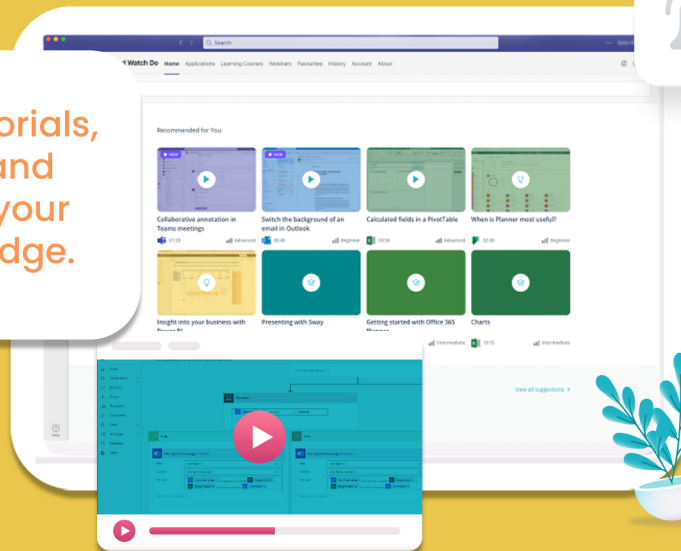

O A S E

Unleash the full potential  
of Microsoft 365.

How do you ensure that employees use Microsoft 365 applications effectively?

How do you offer the right training to your people, straightforward, to the point, and without interrupting their workflow?

How do employees stay informed on the endless stream of new and updated Microsoft 365 features?

Over **2,500** video tutorials, learning courses and webinars to boost your employees' knowledge.

## Fast forward your modern digital workplace

Maximize your ROI on Microsoft 365 licenses

Boost user adoption without workflow interruption

Encourage your employees to work efficiently with Microsoft 365